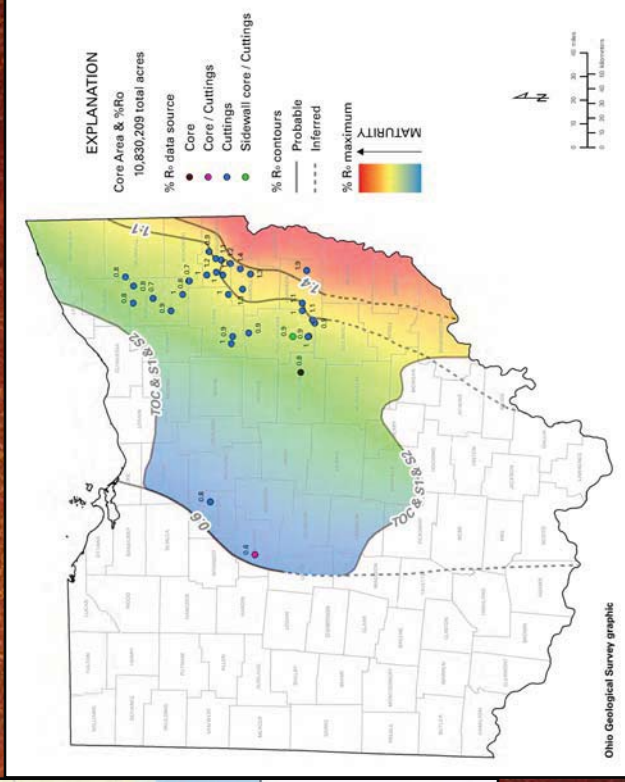

# Eagle Ford and Utica-Point Pleasant Comparison

Estimated area of the Eagle Ford is about 20,000 square miles, equating to about 12.8 million acres. (UTSA, 2011)

Estimated area of the Utica-Point Pleasant core play area is about 17,000 square miles, equating to about 11 million acres.