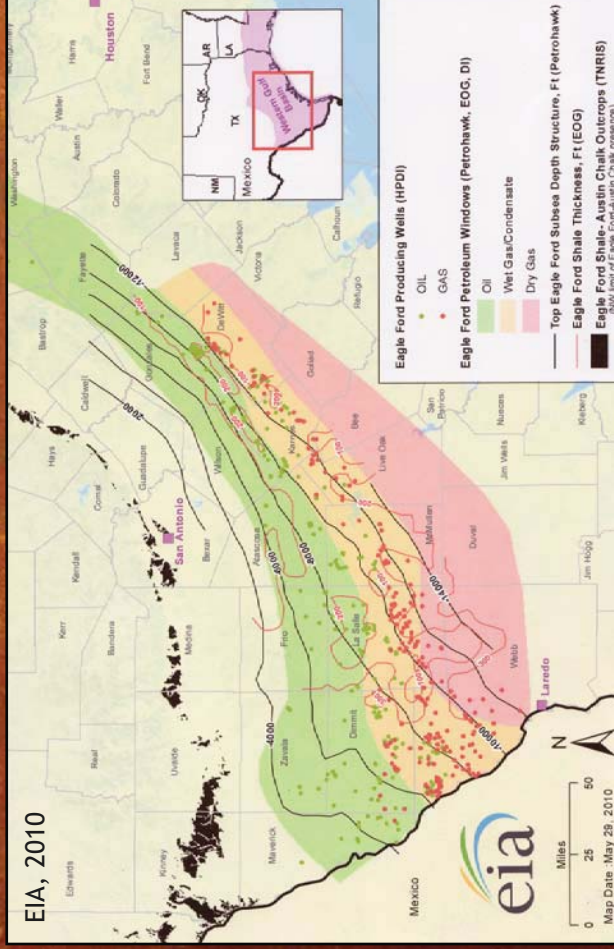

# Eagle Ford and Utica-Point Pleasant Comparison

Estimated area of the Eagle Ford is about 20,000 square miles, equating to about 12.8 million acres. (UTSA, 2011)

Estimated area of the Utica-Point Pleasant core play area is about 17,000 square miles, equating to about 11 million acres.