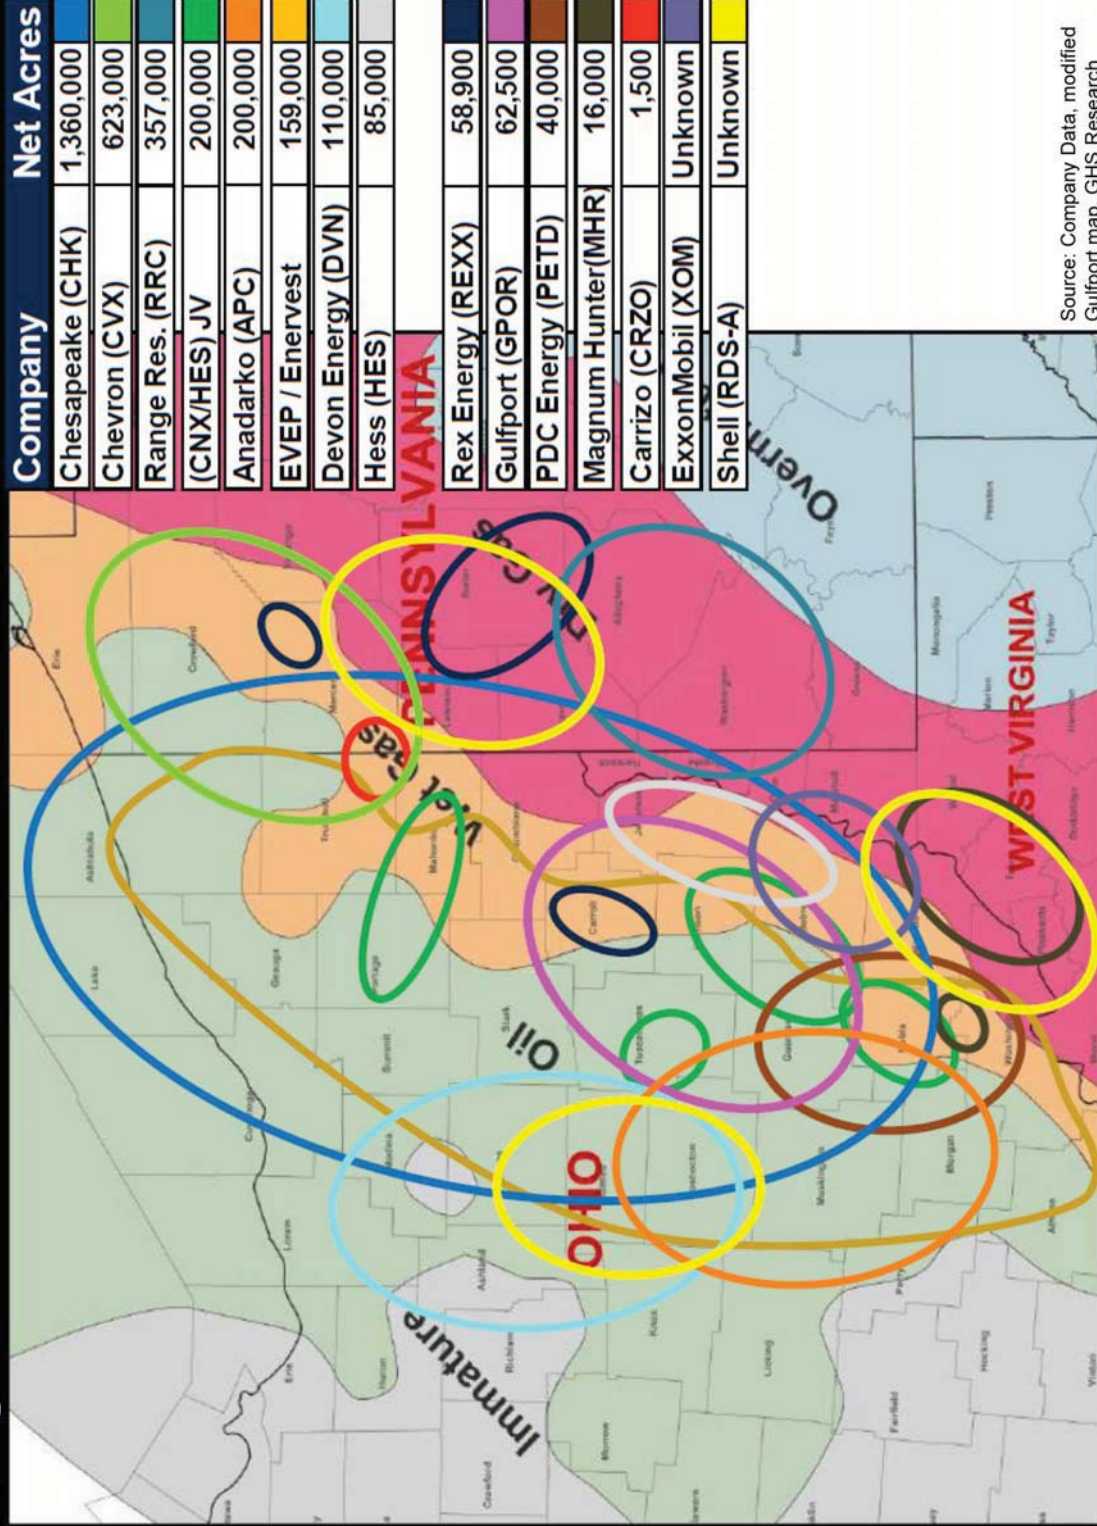

Activity

Acreege Positions

Source: Company Data, modified Gulfport map. GHS Research

Modified from M. Bodino, November 2011, DUG East presentation